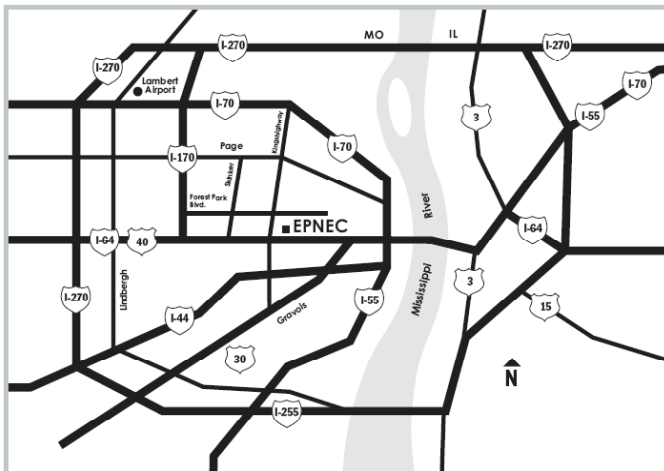

EPNEC is connected to the Parkway Hotel via a pedestrian bridge located on the 3rd floor.

Directions to the Parkway Hotel and Eric P. Newman Educational Center

Via Metrolink:

- Board Metrolink at either Main or East Terminal
- Detrain at the Central West End Stop
- Ascend stairs or use elevator to Euclid Avenue
- Right on Euclid Ave to EPNEC (1st building across street) 320 South Euclid Ave.
- Continue down the street and Right on Forest Park to the Parkway Hotel (1.5 block)

From Airport to EPNEC:

- I-70 east to I-170
- I-170 south to Forest Park Blvd.
- Forest Park Boulevard east to Taylor
- Right on Taylor to Children's Place
- Left into Metro Garage (P sign)
- Exit garage to the left and walk a short block to EPNEC

EPNEC ★
 (Eric P. Newman Education Center)
 320 South Euclid Ave.
 St. Louis, MO 63110
 314-747-6338

The Parkway Hotel ★
 4550 Forest Park Boulevard
 (at the corner of Euclid & Forest Park Blvd)
 St. Louis, MO 63110
 314-256-7777

Directions to the Airport from EPNEC or Parkway Hotel

Via Metrolink

- Board at the Central West End Stop on Euclid Avenue
- Take train to Airport (Westbound)

From EPNEC to Airport

- Right(North) on Euclid to Forest Park Boulevard/Parkway Left on Forest Park Boulevard/Parkway (West Bound)
- Ramp to I-170 N
- Take Exit 7B on the left to merge onto I-70 West toward Kansas City
- Take exit 236 toward Lambert St. Louis Airport
- Right on Airflight Drive
- Slight Left to signs (Ticketing/Check-In/Departing Flights)